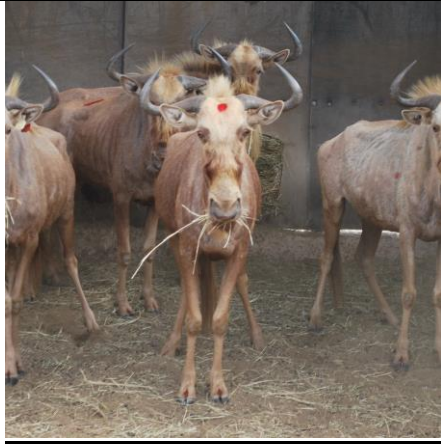

Lot 30A – Gouewildebeeskoei /
Golden Gnu cow = R 56,000